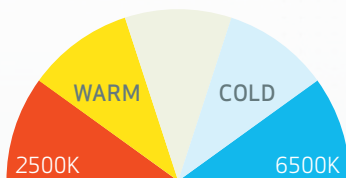

MULTIMATCH R

Handheld high CRI+ LED work light with ALL DAYLIGHT

Handy and powerful work light for inspection and detailing providing up to 1200 lumen.

MULTIMATCH R features the outstanding ALL DAYLIGHT function, providing you with the option to choose between 5 different colour temperatures depending on the job.

The lamp is easy to carry and is ergonomically designed for a good grip on the handle, which is also equipped with powerful integrated magnets for flexible mounting. This gives you high flexibility and application possibilities for internal inspection of cars and other narrow areas.

Rechargeable built-in power bank with USB outlet to charge mobile devices.

The lamp is designed for direct mounting on the SCANGRIP TRIPOD and WHEEL STAND. By using the SCANGRIP WHEEL STAND, MULTIMATCH R can be mounted on the lower bracket as a second light to illuminate from below. This dual light option provides perfect, shadow free illumination from the upper side as well as from the underside when working on the side of the car.

ALL DAYLIGHT - 5 step