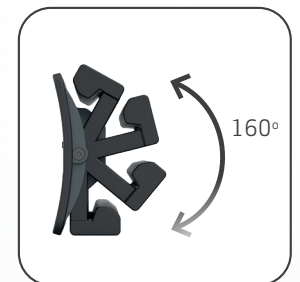

MULTIMATCH R

Handheld high CRI+ LED work light with ALL DAYLIGHT

Handy and powerful work light for inspection and detailing providing up to 1200 lumen.

MULTIMATCH R features the outstanding ALL DAYLIGHT function, providing you with the option to choose between 5 different colour temperatures depending on the job.

The lamp is easy to carry and is ergonomically designed for a good grip on the handle, which is also equipped with powerful integrated magnets for flexible mounting. This gives you high flexibility and application possibilities for internal inspection of cars and other narrow areas.

Rechargeable built-in power bank with USB outlet to charge mobile devices.

The lamp is designed for direct mounting on the SCANGRIP TRIPOD and WHEEL STAND. By using the SCANGRIP WHEEL STAND, MULTIMATCH R can be mounted on the lower bracket as a second light to illuminate from below. This dual light option provides perfect, shadow free illumination from the upper side as well as from the underside when working on the side of the car.