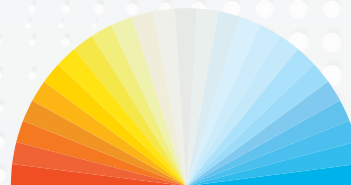

CCT SCAN - Stepless