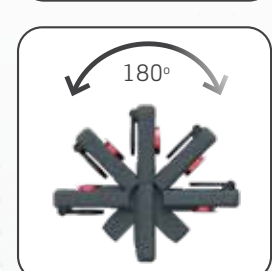

SUNMATCH 4 features stepless dimmer function in the range of 10% to 100%. A spotlight for inspection is also included at the top.

Place the lamp anywhere you want during inspection with the turnable sturdy hook or the strong built-in magnet. The flexible lamp head tilts up to 180 degrees. Durable construction, dust as well as waterproof, IP65. Supplied with solvent resistant glass lens. Battery indicator at front shows when the battery must be recharged.

To avoid overheating the built-in intelligent heat protection system switches to low mode (50%) after 3 minutes continuous use at high mode.

Easy to carry in the pocket or in the work belt with the built-in clip, ready at hand for quality check between prep-zone operations. SUNMATCH 4 is always ready to use and easy to find when placed in its charging base after each job.

The included diffuser provides a soft and diffused light without harsh shadows. In addition, blinding and reflections are reduced. The diffuser can easily be mounted on top of the lens.

Replaces 03.5651 SUNMATCH 3 which will be discontinued.

NEW
UPGRADED
VERSION

Stepless dimmer
10-100%