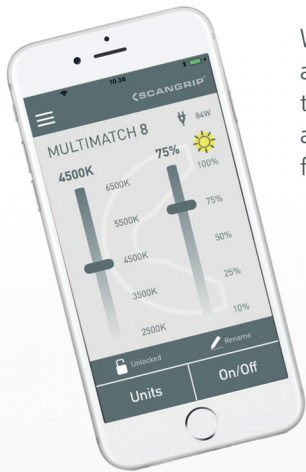

MULTIMATCH 3

High CRI+ LED work light with exchangeable batteries

ORIGINAL
SCANGRIP

Outstanding and powerful rechargeable work light providing up to 3000 lumen for inspection of large surfaces during polishing, painting and cleaning operations as well as for colour match.

The work light features the unique ALL DAYLIGHT function, providing you with the option to choose between 5 different colour temperatures. The 5-step dimmer function makes it possible to adjust the light into five different levels depending on the job at hand.

With the new BLUETOOTH lighting control app you are able to control and adjust both the light output and the colour temperatures, along with a range of other useful, wireless functions improving daily work efficiency.

stand sold
separately

TECHNICAL SPECIFICATIONS

Ultra high **CRI+** COB LED
96 **CRI+**
2500-6500 KELVIN
450-4500 lux@0.5m
3000 lm@100% / 2250 lm@75% /
1500 lm@50% / 750 lm@25% / 300 lm@10%
1.5-15h operating time, Backup: 2h@10%/300lm
1.5 charging time @80%
11.1V/4000mAh Li-ion, Backup: 7.4V/1000mAh
100-240 AC operating voltage
IK07
IP67
1.97 kg
incl. SPS BATTERY 4Ah 03.6003 and SPS
CHARGING SYSTEM 35W 03.6006