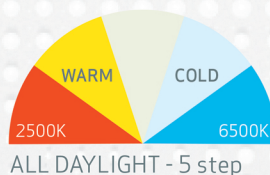

TECHNICAL SPECIFICATIONS

Ultra high **CRI+** COB LED
96 **CRI+**
2500-6500 KELVIN
450-4500 lux@0.5m
3000 lm@100% / 2250 lm@75% /
1500 lm@50% / 750 lm@25% / 300 lm@10%
1.5-15h operating time, Backup: 2h@10%/300lm
1.5 charging time @80%
11.1V/4000mAh Li-ion, Backup: 7.4V/1000mAh
100-240 AC operating voltage
IK07
IP67
1.97 kg
incl. SPS BATTERY 4Ah 03.6003 and SPS
CHARGING SYSTEM 35W 03.6006